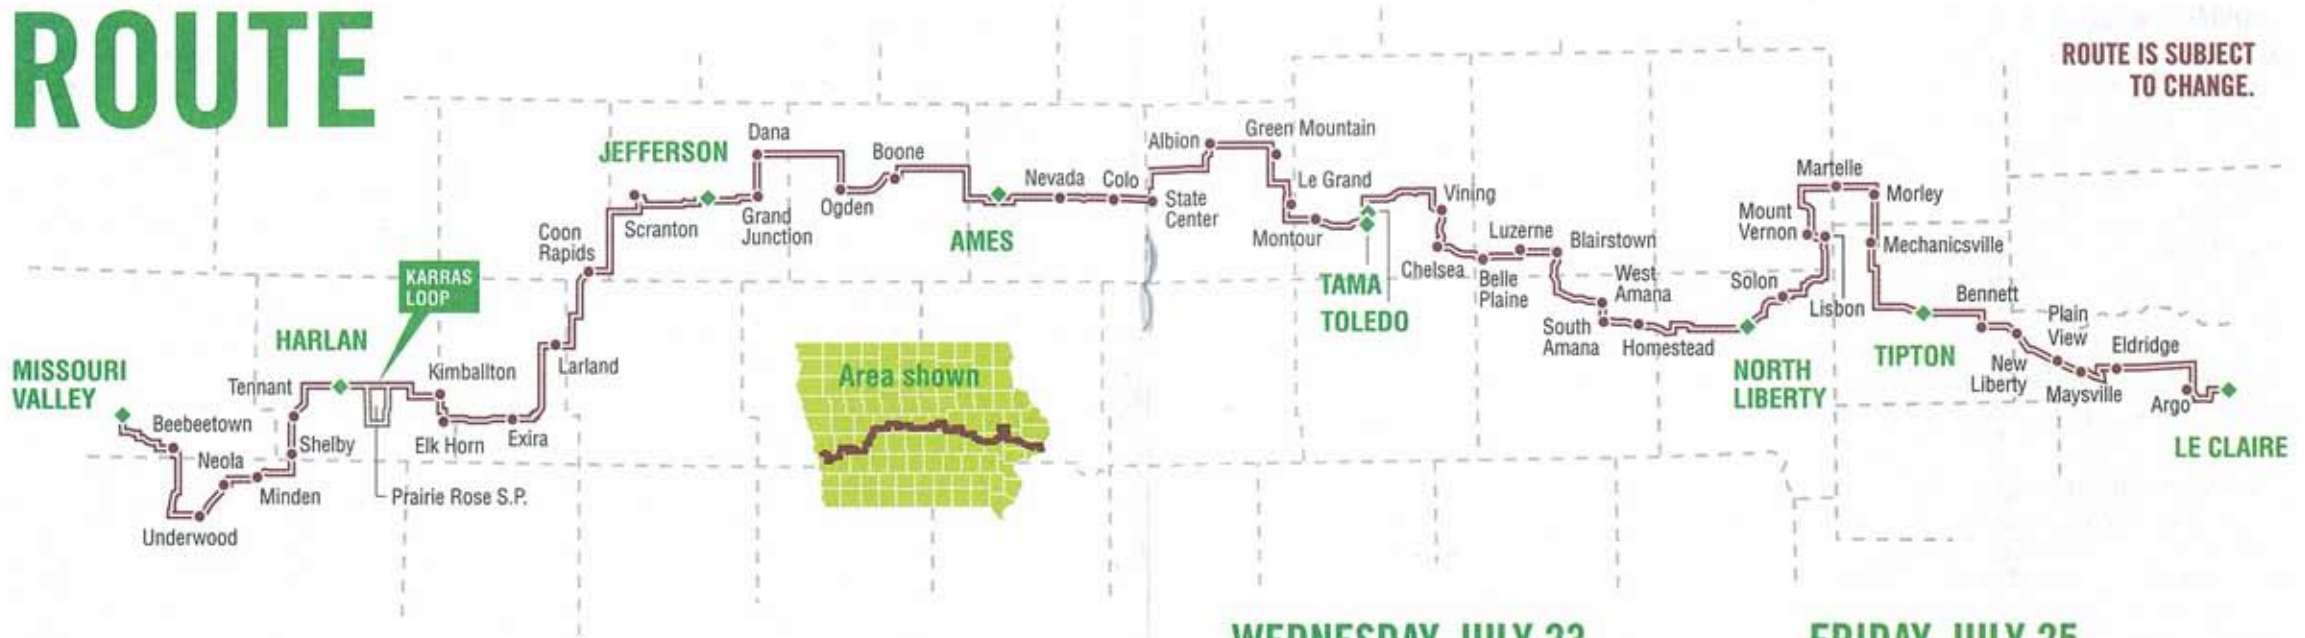

ROUTE

About the Route

Look forward to some picturesque towns the cross-state bicycle tour has never before visited. Expect the usual assortment of Iowa oddities and interesting sites along the way, plus the abundance of friendly Iowans and great food that make the Register's Annual Great Bicycle Ride Across Iowa what it is.

SUNDAY, JULY 20

Missouri Valley to Harlan
59 miles • 3,797 feet of climb

Towns	Miles	Feet of Climb	Population
Missouri Valley			2,992
Beebeetown	10	773	Unincorp.
Underwood	14.5	1,210	688
Neola (Meeting)	5.4	111	845
Minden	4.5	318	564
Shelby	7.9	584	696
Tennant	5.8	379	73
Harlan	10.9	422	5,282

THURSDAY, JULY 24

Tama-Toledo to North Liberty
76 miles • 3,123 feet of climb

Towns	Miles	Feet of Climb	Population
Tama-Toledo			2,731 / 2,539
Vining	16.8	808	70
Chelsea	5.5	361	287
Belle Plaine (Meeting)	6.7	164	2,878
Luzerne	5.5	361	105
Blairstown	5.6	321	682
West Amana	12	344	Unincorp.
South Amana	2.3	70	Unincorp.
Homestead	5.3	224	Unincorp.
North Liberty	16.3	470	7,224

FRIDAY, JULY 25

North Liberty to Tipton
65 miles • 3,051 feet of climb

Towns	Miles	Feet of Climb	Population
North Liberty			7,224
Solon	8.9	555	1,177
Lisbon	13	732	1,898
Mount Vernon (Meeting)	2	112	4,171
Martelle	12	640	280
Morley	7	188	88
Mechanicsville	7.3	351	1,173
Tipton	14.8	473	3,155